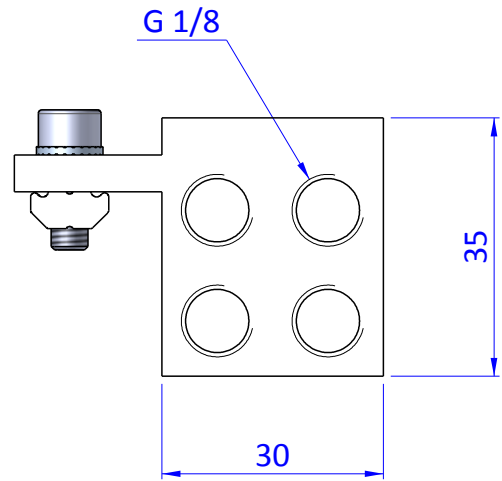

THE PROPERTY OF THE DRAWING IS ESTABLISHED BY LAW. IT IS FORBIDDEN TO PRODUCE OR SHOW IT TO THIRD PART. WITHOUT A WRITTEN AGREEMENT.

Item	Name	Q.ty
1	CA.GWP.5U	1
2	R.5.SCH	1
3	V.TCE5x14	1
4	VTB.X.181818	1

Format A4 UNI 936-76	 FPS FPSERVICES AUTOMATION				DESIGNED FROM FPS Automation	REVIEW A
	GENERAL TOLERANCE UNI - ISO 2768 CLASSE f	DESCRIPTION CA.VTB.X.181818			DATE 28/05/2019	WEIGHT 0,054kg
					CODE CA.VTB.X.181818	