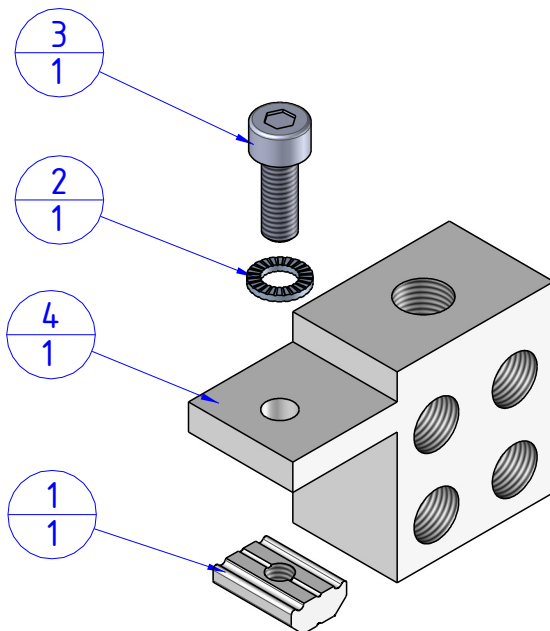

THE PROPERTY OF THE DRAWING IS ESTABLISHED BY LAW. IT IS FORBIDDEN TO PRODUCE OR SHOW IT TO THIRD PART. WITHOUT A WRITTEN AGREEMENT.

Item	Name	Q.ty
1	CA.GWP.5U	1
2	R.5.SCH	1
3	V.TCE5x14	1
4	VTB.X.181818	1

Format A4 UNI 936-76	 FPS FPSERVICES AUTOMATION				DESIGNED FROM FPS Automation	REVIEW A
	GENERAL TOLERANCE UNI - ISO 2768 CLASSE f	DESCRIPTION CA.VTB.X.181818			DATE 28/05/2019	WEIGHT 0,054kg
					CODE CA.VTB.X.181818	