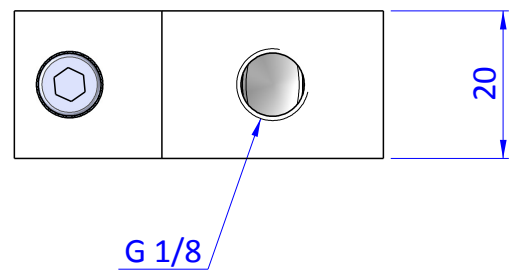

THE PROPERTY OF THE DRAWING IS ESTABLISHED BY LAW. IT IS FORBIDDEN TO PRODUCE OR SHOW IT TO THIRD PART. WITHOUT A WRITTEN AGREEMENT.

Item	Name	Q.ty
1	CA.GWP.5U	1
2	R.5.SCH	1
3	V.TCE5x14	1
4	VTB.X.181818	1

Format A4 UNI 936-76	 FPS FPSERVICES AUTOMATION				DESIGNED FROM FPS Automation	REVIEW A
	GENERAL TOLERANCE UNI - ISO 2768 CLASSE f	DESCRIPTION CA.VTB.X.181818			DATE 28/05/2019	WEIGHT 0,054kg
					CODE CA.VTB.X.181818	